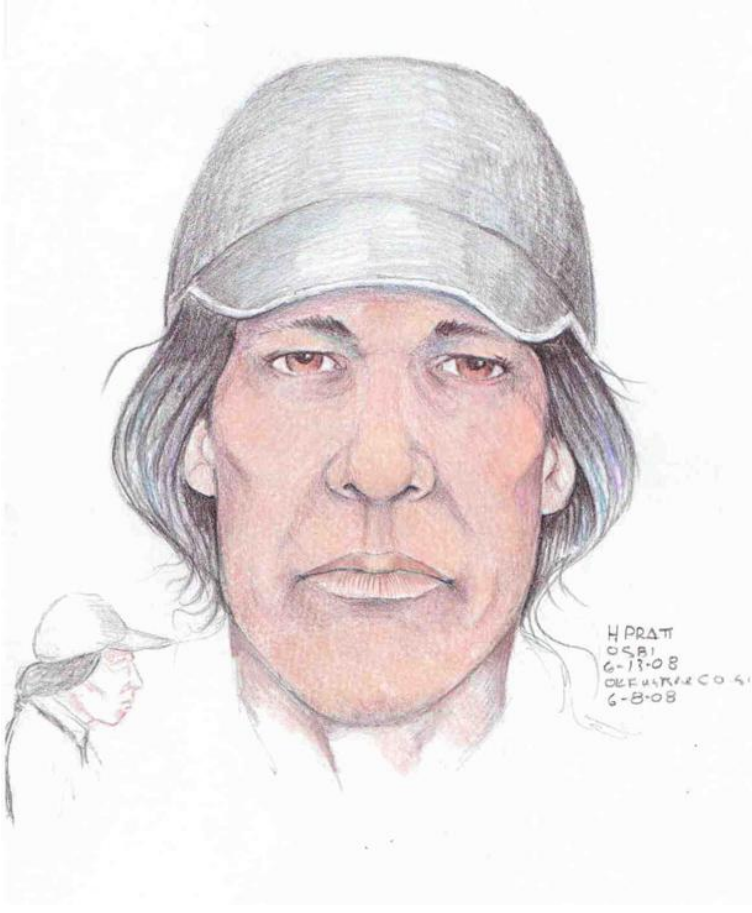

WANTED

Person of Interest Description:

American Indian --possibly part Caucasian

Approximately six feet tall, slender build

Black hair tied in a pony tail

Clothing at the time of sighting:

Blue or gray long-sleeve shirt

Faded jeans

Black baseball cap

Vehicle Description:

White Ford or Chevrolet single cab pickup truck with narrow chrome striping down the side

Oklahoma License Plate.

On Sunday, June 8, 2008 Taylor Paschal-Placker, 13, and Skyla Whitaker, 11, were shot and killed on County Line Road near the small town of Weleetka in Okfuskee County, about 90 miles east of Oklahoma City. The above sketch is of a Person of Interest in this case.